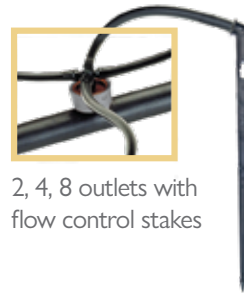

ClickTif HD Accessories

Drop guide

Catalog no.
802870

Straight labyrinth stake

Catalog no.
802800

Elbow labyrinth stake

Catalog no.
802850

3/5 PVC or PE extension tube stabilizer stake

Stabilizer stake

Catalog no.
6466040000

DROP GUIDE

Use as single outlet for drop guide

LABYRINTH STAKES

Working with multiple outlets:

1. Use labyrinth stakes to improve uniformity
2. Minimum recommended working pressure: 1 bar
3. Maximum recommended flow per outlet: 2.0 l/h

2.5 mm Punch

Special design for comfortable punching and inserting of ClickTif drippers

Catalog no.
897284

2, 4, 8 outlets with
flow control stakes

3/5 mm outlet connectors

Catalog no.
802908

Catalog no.
802920