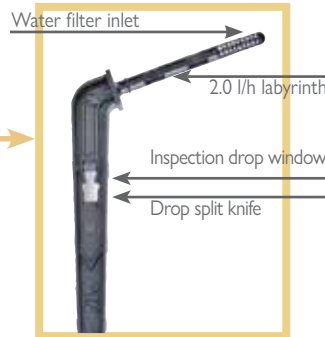

STRUCTURE AND FEATURES

- Heavy Duty range of drippers and accessories in various configurations
- Four dripper design elements minimize clogging:
 1. Protected water inlet
 2. Flushing mechanism of regulating diaphragm
 3. Strong turbulent flow in labyrinth enables continual cleaning and flushing
 4. Large water passages
- Color-coded for identification of discharge and model
- Standard 5 mm tapered outlet for working with connectors or barb outlet for 3/5 tube
- Chemical-resistant, high-grade plastic for precision and durability
- Two models available: PC and CNL (Compensating Non-Leakage)
- Unique “sharp edge” CNL design prevents dirt accumulation and ensures reliable operation under difficult conditions
- 6 different flow rates

ClickTif HD Accessories

Drop guide

Catalog no.
802870

Straight labyrinth stake

Catalog no.
802800

Elbow labyrinth stake

Catalog no.
802850

3/5 PVC or PE extension tube stabilizer stake

Stabilizer stake

Catalog no.
6466040000

DROP GUIDE

Use as single outlet for drop guide

LABYRINTH STAKES

Working with multiple outlets:

1. Use labyrinth stakes to improve uniformity
2. Minimum recommended working pressure: 1 bar
3. Maximum recommended flow per outlet: 2.0 l/h